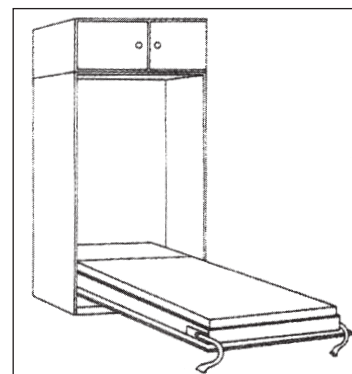

2704
Extension Mirror Guide for
Wardrobe
16" Black
Length of Bar - 1064mm

MI-700
New 15kg Cloth Lift
Aluminium Colour

Made in Japan:

TAW1200 (Double Type)

- The double-type model is designed for installation on side walls of a cabinet or closet, using it in full width.
- Adjusting the length of the rod is easily done in just one step. Load capacity: Up to 15kg or 33 lbs (evenly distributed)

a) W-8001-2 Oval Center Bracket
b) W-8001-1 Oval End Bracket

a) Oval Bracket
b) Alu. Oval Pipe (4m)

Pull down Bed Fitting

HZ-1092C
Pull-out Trousers Rack
D500 x W418 x H85mm

LAMP
by SUGATSUNE
High Quality Hardwares

MST-20
Black/Grey
Tie Holder

ER-006A
Aluminium Alloy, Plastic, Steel
Beige, Black
D450x W65 x H81mm

ERF-01
Matching Rack Stand
Wt: 5kg
ABS, Beige
D500 x W215 x H81mm

ER-102
Aluminium Alloy, Plastic, Steel, Beige, D550mm x w215 x H81mm