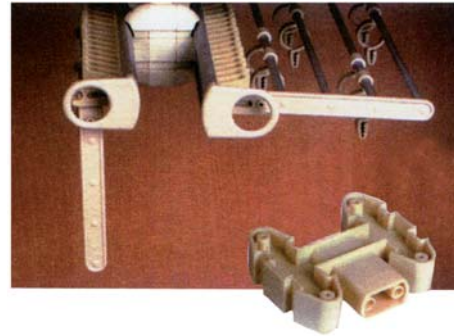

2704
Extension Mirror Guide for
Wardrobe
16" Black
Length of Bar - 1064mm

MI-700
New 15kg Cloth Lift
Aluminium Colour

Made in Japan:

TAW1200 (Double Type)

- The double-type model is designed for installation on side walls of a cabinet or closet, using it in full width.
- Adjusting the length of the rod is easily done in just one step. Load capacity: Up to 15kg or 33 lbs (evenly distributed)

a) W-8001-2 Oval Center Bracket
b) W-8001-1 Oval End Bracket

a) Oval Bracket
b) Alu. Oval Pipe (4m)

Pull down Bed Fitting

HZ-1092C
Pull-out Trousers Rack
D500 x W418 x H85mm

LAMP
by SUGATSUNE
High Quality Hardwares

MST-20
Black/Grey
Tie Holder

ER-006A
Aluminium Alloy, Plastic, Steel
Beige, Black
D450x W65 x H81mm

ERF-01
Matching Rack Stand
Wt: 5kg
ABS, Beige
D500 x W215 x H81mm

ER-102
Aluminium Alloy, Plastic, Steel, Beige, D550mm x w215 x H81mm