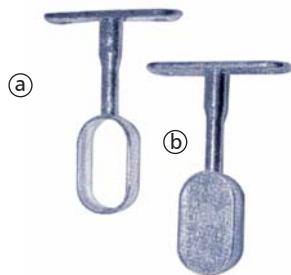

2704
Extension Mirror Guide for
Wardrobe
16" Black
Length of Bar - 1064mm

MI-700
New 15kg Cloth Lift
Aluminium Colour

Made in Japan:

TAW1200 (Double Type)

- The double-type model is designed for installation on side walls of a cabinet or closet, using it in full width.
- Adjusting the length of the rod is easily done in just one step. Load capacity: Up to 15kg or 33 lbs (evenly distributed)

a) W-8001-2 Oval Center Bracket
b) W-8001-1 Oval End Bracket

a) Oval Bracket
b) Alu. Oval Pipe (4m)

Pull down Bed Fitting

HZ-1092C
Pull-out Trousers Rack
D500 x W418 x H85mm

LAMP
by SUGATSUNE
High Quality Hardwares

MST-20
Black/Grey
Tie Holder

ER-006A
Aluminium Alloy, Plastic, Steel
Beige, Black
D450x W65 x H81mm

ERF-01
Matching Rack Stand
Wt: 5kg
ABS, Beige
D500 x W215 x H81mm

ER-102
Aluminium Alloy, Plastic, Steel, Beige, D550mm x w215 x H81mm