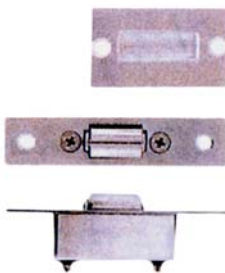

LAMP
by SUGATSUNE
High Quality Hardwares

MC-159
Ultra Thin Magnetic Catch
4kg

LAMP
by SUGATSUNE
High Quality Hardwares

YN-001P
Ultra Thin Magnetic Catch
2.7kg

LAMP
by SUGATSUNE
High Quality Hardwares

ML-120
Magnetic Touch Latch
(Long Stroke), White

Magnetic Catch
White / Brown
S= 2.5kg
L=5kg

M-611 (single)
M-612 (double)
Magnetic Touch Latch
White
Black upon request

BC001 BR
Brass Double Ball Catch
Length: 43mm, 50mm, 60mm, 70mm
Colour: Chrome, Brass

JF-11
Roller Catch

EKAIR299
Ferrari Air Damper
Oil Free

SRC-001
Safe Push Latch
ABS Plastic
Black, White

MI-032
Adjustable, Ball Catch

SRC-009
Adjustable Magnet Catch
(20mm or 40mm)

ST-A518
Soft Closing Buffer
(Constant effect due to
thermostatic oil)