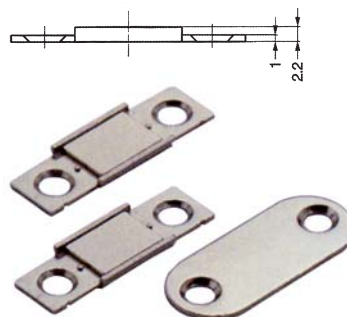

LAMP
by SUGATSUNE
High Quality Hardwares

MC-159
Ultra Thin Magnetic Catch
4kg

LAMP
by SUGATSUNE
High Quality Hardwares

YN-001P
Ultra Thin Magnetic Catch
2.7kg

LAMP
by SUGATSUNE
High Quality Hardwares

ML-120
Magnetic Touch Latch
(Long Stroke), White

Magnetic Catch
White / Brown
S= 2.5kg
L=5kg

M-611 (single)
M-612 (double)
Magnetic Touch Latch
White
Black upon request

BC001 BR
Brass Double Ball Catch
Length: 43mm, 50mm, 60mm, 70mm
Colour: Chrome, Brass

JF-11
Roller Catch

EKAIR299
Ferrari Air Damper
Oil Free

SRC-001
Safe Push Latch
ABS Plastic
Black, White

MI-032
Adjustable, Ball Catch

SRC-009
Adjustable Magnet Catch
(20mm or 40mm)

ST-A518
Soft Closing Buffer
(Constant effect due to
thermostatic oil)

K-460
Mini Catch

SRC-002
Auto Catch