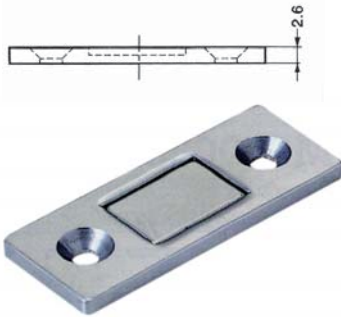

LAMP
by SUGATSUNE
High Quality Hardwares

MC-159
Ultra Thin Magnetic Catch
4kg

LAMP
by SUGATSUNE
High Quality Hardwares

YN-001P
Ultra Thin Magnetic Catch
2.7kg

LAMP
by SUGATSUNE
High Quality Hardwares

ML-120
Magnetic Touch Latch
(Long Stroke), White

Magnetic Catch
White / Brown
S= 2.5kg
L=5kg

M-611 (single)
M-612 (double)
Magnetic Touch Latch
White
Black upon request

BC001 BR
Brass Double Ball Catch
Length: 43mm, 50mm, 60mm, 70mm
Colour: Chrome, Brass

JF-11
Roller Catch

EKAIR299
Ferrari Air Damper
Oil Free

SRC-001
Safe Push Latch
ABS Plastic
Black, White

MI-032
Adjustable, Ball Catch

SRC-009
Adjustable Magnet Catch
(20mm or 40mm)

ST-A518
Soft Closing Buffer
(Constant effect due to
thermostatic oil)