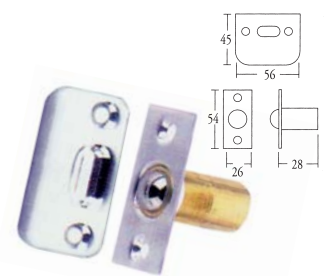

LAMP
by SUGATSUNE
High Quality Hardwares

MC-159
Ultra Thin Magnetic Catch
4kg

LAMP
by SUGATSUNE
High Quality Hardwares

YN-001P
Ultra Thin Magnetic Catch
2.7kg

LAMP
by SUGATSUNE
High Quality Hardwares

ML-120
Magnetic Touch Latch
(Long Stroke), White

Magnetic Catch
White / Brown
S= 2.5kg
L=5kg

M-611 (single)
M-612 (double)
Magnetic Touch Latch
White
Black upon request

BC001 BR
Brass Double Ball Catch
Length: 43mm, 50mm, 60mm, 70mm
Colour: Chrome, Brass

JF-11
Roller Catch

EKAIR299
Ferrari Air Damper
Oil Free

SRC-001
Safe Push Latch
ABS Plastic
Black, White

MI-032
Adjustable, Ball Catch

SRC-009
Adjustable Magnet Catch
(20mm or 40mm)

ST-A518
Soft Closing Buffer
(Constant effect due to
thermostatic oil)