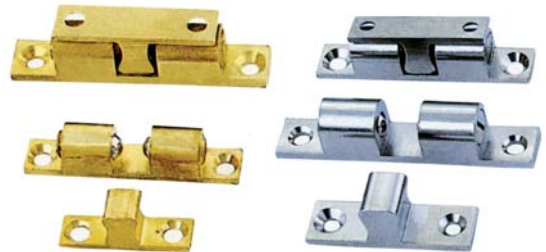

LAMP
by SUGATSUNE
High Quality Hardwares

MC-159
Ultra Thin Magnetic Catch
4kg

LAMP
by SUGATSUNE
High Quality Hardwares

YN-001P
Ultra Thin Magnetic Catch
2.7kg

LAMP
by SUGATSUNE
High Quality Hardwares

ML-120
Magnetic Touch Latch
(Long Stroke), White

Magnetic Catch
White / Brown
S= 2.5kg
L=5kg

M-611 (single)
M-612 (double)
Magnetic Touch Latch
White
Black upon request

BC001 BR
Brass Double Ball Catch
Length: 43mm, 50mm, 60mm, 70mm
Colour: Chrome, Brass

JF-11
Roller Catch

EKAIR299
Ferrari Air Damper
Oil Free

SRC-001
Safe Push Latch
ABS Plastic
Black, White

MI-032
Adjustable, Ball Catch

SRC-009
Adjustable Magnet Catch
(20mm or 40mm)

ST-A518
Soft Closing Buffer
(Constant effect due to
thermostatic oil)