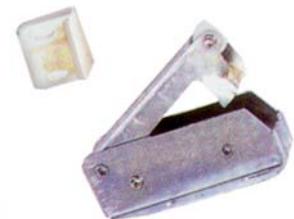

Magnetic Catch
White / Brown
S= 2.5kg
L=5kg

M-611 (single)
M-612 (double)
Magnetic Touch Latch
White
Black upon request

BC001 BR
Brass Double Ball Catch
Length: 43mm, 50mm, 60mm, 70mm
Colour: Chrome, Brass

JF-11
Roller Catch

EKAIR299
Ferrari Air Damper
Oil Free

SRC-001
Safe Push Latch
ABS Plastic
Black, White

MI-032
Adjustable, Ball Catch

SRC-009
Adjustable Magnet Catch
(20mm or 40mm)

ST-A518
Soft Closing Buffer
(Constant effect due to
thermostatic oil)

K-460
Mini Catch

SRC-002
Auto Catch