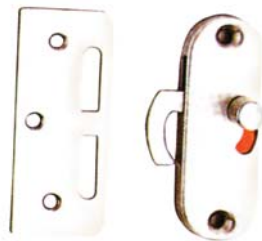

# Doors Guards/Bolts/Hooks

**M215**  
 Satin Nickel  
 Concealed Security Latch

**FG-2, 4, 6, 12**  
 2" & 4" & 6" & 12"  
 Hook  
 Stainless Steel

**ST-6129**  
 4" & 6" & 8" & 10" & 12"  
 Stainless Steel Bolt

**AN-5010**  
 Bolt  
 Brushed Satin Nickel

**W-12SS**  
 Stainless Steel Door  
 Chain

**LDL-501**  
 Stainless Steel Indicating  
 Bolt

**STA-321**  
 304 Stainless Steel  
 Sliding Door Latch

**DB-004**  
 (a) Dust Proof Socket  
 Stainless Steel, Brass Plated  
 (b) Stainless Steel Flush Bolt  
 6", 8", 10", 12", 18", 24"  
 Box Type

**DL-620**  
 Auto Bolt for Double-  
 Leaf Door  
 Stainless Steel

**CSS-3**  
 Stainless Steel  
 Door Guard

**STA-598**  
 Door Guard With  
 Chain

**Q3A**  
 Stainless Steel Door Bolt