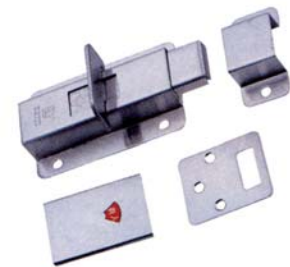

# Doors Guards/Bolts/Hooks

**M215**  
 Satin Nickel  
 Concealed Security Latch

**FG-2, 4, 6, 12**  
 2" & 4" & 6" & 12"  
 Hook  
 Stainless Steel

**ST-6129**  
 4" & 6" & 8" & 10" & 12"  
 Stainless Steel Bolt

**AN-5010**  
 Bolt  
 Brushed Satin Nickel

**W-12SS**  
 Stainless Steel Door  
 Chain

**LDL-501**  
 Stainless Steel Indicating  
 Bolt

**STA-321**  
 304 Stainless Steel  
 Sliding Door Latch

**DB-004**  
 (a) Dust Proof Socket  
 Stainless Steel, Brass Plated  
 (b) Stainless Steel Flush Bolt  
 6", 8", 10", 12", 18", 24"  
 Box Type

**DL-620**  
 Auto Bolt for Double-  
 Leaf Door  
 Stainless Steel

**CSS-3**  
 Stainless Steel  
 Door Guard

**STA-598**  
 Door Guard With  
 Chain

**Q3A**  
 Stainless Steel Door Bolt