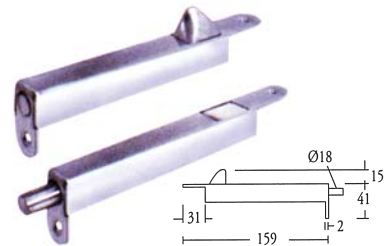

# Doors Guards/Bolts/Hooks

**M215**  
 Satin Nickel  
 Concealed Security Latch

**FG-2, 4, 6, 12**  
 2" & 4" & 6" & 12"  
 Hook  
 Stainless Steel

**ST-6129**  
 4" & 6" & 8" & 10" & 12"  
 Stainless Steel Bolt

**AN-5010**  
 Bolt  
 Brushed Satin Nickel

**W-12SS**  
 Stainless Steel Door  
 Chain

**LDL-501**  
 Stainless Steel Indicating  
 Bolt

**STA-321**  
 304 Stainless Steel  
 Sliding Door Latch

**DB-004**  
 (a) Dust Proof Socket  
 Stainless Steel, Brass Plated  
 (b) Stainless Steel Flush Bolt  
 6", 8", 10", 12", 18", 24"  
 Box Type

**DL-620**  
 Auto Bolt for Double-  
 Leaf Door  
 Stainless Steel

**CSS-3**  
 Stainless Steel  
 Door Guard

**STA-598**  
 Door Guard With  
 Chain

**Q3A**  
 Stainless Steel Door Bolt