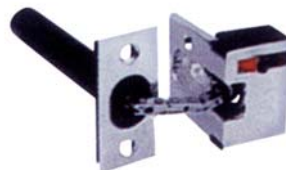

# Doors Guards/Bolts/Hooks

**M215**  
 Satin Nickel  
 Concealed Security Latch

**FG-2, 4, 6, 12**  
 2" & 4" & 6" & 12"  
 Hook  
 Stainless Steel

**ST-6129**  
 4" & 6" & 8" & 10" & 12"  
 Stainless Steel Bolt

**AN-5010**  
 Bolt  
 Brushed Satin Nickel

**W-12SS**  
 Stainless Steel Door  
 Chain

**LDL-501**  
 Stainless Steel Indicating  
 Bolt

**STA-321**  
 304 Stainless Steel  
 Sliding Door Latch

**DB-004**  
 (a) Dust Proof Socket  
 Stainless Steel, Brass Plated  
 (b) Stainless Steel Flush Bolt  
 6", 8", 10", 12", 18", 24"  
 Box Type

**DL-620**  
 Auto Bolt for Double-  
 Leaf Door  
 Stainless Steel

**CSS-3**  
 Stainless Steel  
 Door Guard

**STA-598**  
 Door Guard With  
 Chain

**Q3A**  
 Stainless Steel Door Bolt