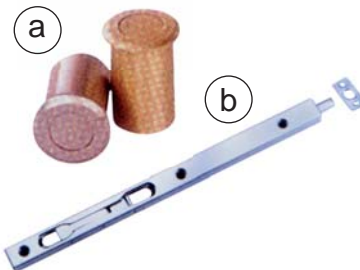

# Doors Guards/Bolts/Hooks

**M215**  
 Satin Nickel  
 Concealed Security Latch

**FG-2, 4, 6, 12**  
 2" & 4" & 6" & 12"  
 Hook  
 Stainless Steel

**ST-6129**  
 4" & 6" & 8" & 10" & 12"  
 Stainless Steel Bolt

**AN-5010**  
 Bolt  
 Brushed Satin Nickel

**W-12SS**  
 Stainless Steel Door  
 Chain

**LDL-501**  
 Stainless Steel Indicating  
 Bolt

**STA-321**  
 304 Stainless Steel  
 Sliding Door Latch

**DB-004**  
 (a) Dust Proof Socket  
 Stainless Steel, Brass Plated  
 (b) Stainless Steel Flush Bolt  
 6", 8", 10", 12", 18", 24"  
 Box Type

**DL-620**  
 Auto Bolt for Double-  
 Leaf Door  
 Stainless Steel

**CSS-3**  
 Stainless Steel  
 Door Guard

**STA-598**  
 Door Guard With  
 Chain

**Q3A**  
 Stainless Steel Door Bolt