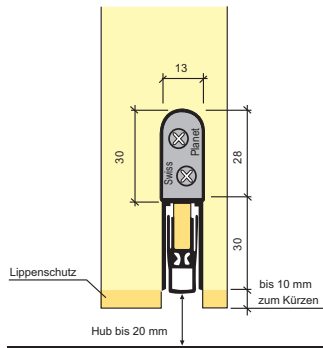

Important specifications

- Seal lift 20mm
- For one and double-wing folding all-glass doors, glass thickness 10mm
- Drop-down seal to be attached and glued
- Unilateral release with parallel drop-down
- No trailing on the floor
- Automatic compensation at inclined floor
- Sound absorption value 42 dB (7mm air gap to the floor)
- Can be shortened to the next shorter length on stock
- High quality silicone lip, simple seal lift setting
- Warranty 7 years

ECO Products

Planet KG-S

Auto Door Seal/Glass Door

- For any thickness of glass door panel
- Door seal length from 335mm up to 1459mm (longer length upon request)
- To save energy and prevent dust and insects.

Planet HS Side Fix

Auto Door Seal/Wood Door

- Easy installation
- Door seal length from 220mm up to 1460mm (longer length upon request)
- To save energy and prevent dust and insects.

Nutgröße 13,1x30-32mm