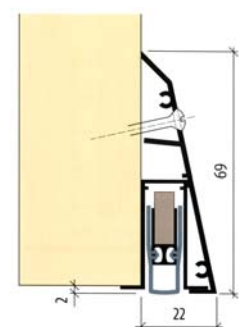

Planet Socle – For new and existing doors

Main features

- Appropriate for Planet FT, RF, BL
- Ideal retrofit kit for existing doors
- Simple assembly, attached on the doors
- The Planet Socle is used on any door without possibility to machine a groove, e.g. steel or aluminium doors. A quick and simple assembly, it can be done even in case of an old building refurbishment.