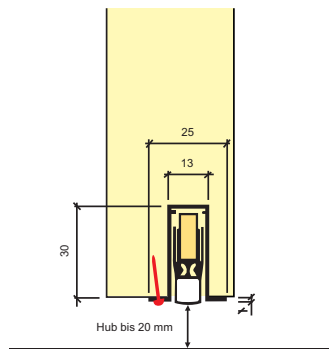

Nutgröße 13,1x30,5mm

Planet FT

Concealed door Seal/Wooden Door

- Easy installation
- Door seal length from 220mm up to 1450mm (Longer length upon request)
- To save energy and prevent dust and insects.