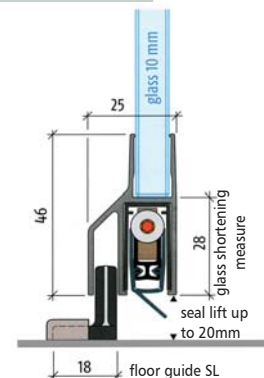

Surfaces

- Colorless anodized EV1
- Similar to Niro mat anodized