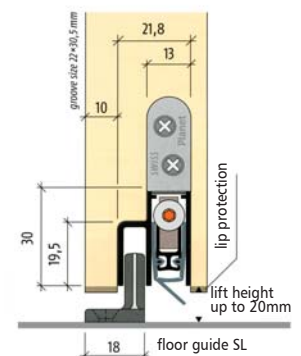

Executions

- Planet SL RD/42dB, smoke shielding
- Planet SL FH+RD/42dB, fire-retardant and smoke-shielding
- Assembly on top
- Refer also to chapter special solutions
- DIN L | DIN R