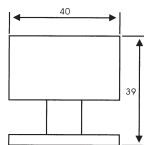

DS-12
Door Stopper
Material: Stainless steel
Finished: SSS, PSS