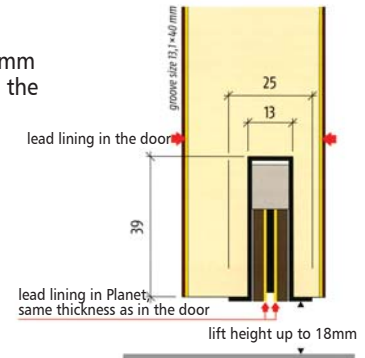

LDL-401
Stainless Steel
Door Stopper with Hook
Size: 4"

DS-12
Door Stopper
Material: Stainless steel
Finished: SSS, PSS

DV-200
Door Viewer
Chrome

MI-048 'P' shape
Rubber Window / Door Seal

- Suits most windows and doors
- Seal gaps 3mm to 5mm
- Seals against rain, heat, cold, dust, draughts, noise, insects and rodents
- Self adhesive backing
- 5mm long (2x2.5m) in Brown

Main Features

- Lift height 18mm
- Appropriate for radiation protection doors
- Automatic compensation at inclined floor
- Unilateral release with parallel drop-down
- High-grade silicone lip, simple lift height adjustment
- Produced on fix measure, maximum 2000mm
- Warranty 7 years

Executions

- With lead lining from 0,5 up to 4mm (choose same lead thickness as in the door)
- Sliding doors
- Prepared with drilling 5 x 13mm

Planet SL – For sliding doors

Main Features

- Lift height 20mm
- Compact space-saving solution with integrated floor guiding groove
- Adjustable floor guide included
- Release on lock side with parallel drop-down
- Automatic compensation to inclined floors
- Acoustic isolation of 42dB (at 7mm air gap door to floor)
- Can be shortened to the next shorter length in stock
- High-quality silicone lip, simple lift height adjustment
- Warranty 7 years