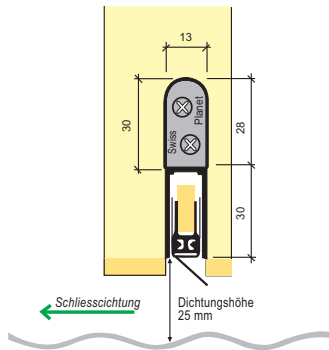

Important specifications

- Seal lift 20mm
- For one and double-wing folding all-glass doors, glass thickness 10mm
- Drop-down seal to be attached and glued
- Unilateral release with parallel drop-down
- No trailing on the floor
- Automatic compensation at inclined floor
- Sound absorption value 42 dB (7mm air gap to the floor)
- Can be shortened to the next shorter length on stock
- High quality silicone lip, simple seal lift setting
- Warranty 7 years

ECO Products

Planet KG-S

Auto Door Seal/Glass Door

- For any thickness of glass door panel
- Door seal length from 335mm up to 1459mm (longer length upon request)
- To save energy and prevent dust and insects.

Planet HS Side Fix

Auto Door Seal/Wood Door

- Easy installation
- Door seal length from 220mm up to 1460mm (longer length upon request)
- To save energy and prevent dust and insects.

Nutgröße 13,1x30-32mm