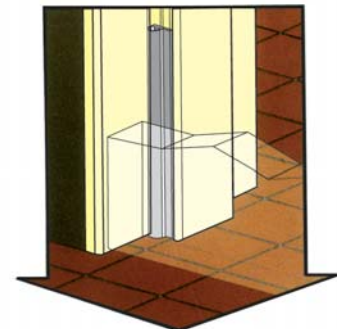

5025
Door Stopper
BSN, AB, AC

K-848
SN,AB
Magnetic Door Stopper

LDL-301
Stainless Steel
Door Stopper
Size: 140mm

Door Stopper

MI, MBR
Magnetic Door Holder

DJ-175
Step on
Door Holder

S-S013
Stainless Steel
Stopper
Size: 76mm

LDL-401
Stainless Steel
Door Stopper with Hook
Size: 4"

DS-12
Door Stopper
Material: Stainless steel
Finished: SSS, PSS

DV-200
Door Viewer
Chrome

MI-048 'P' shape
Rubber Window / Door Seal

- Suits most windows and doors
- Seal gaps 3mm to 5mm
- Seals against rain, heat, cold, dust, draughts, noise, insects and rodents
- Self adhesive backing
- 5mm long (2x2.5m) in Brown

Main Features

- Lift height 18mm
- Appropriate for radiation protection doors
- Automatic compensation at inclined floor
- Unilateral release with parallel drop-down
- High-grade silicone lip, simple lift height adjustment
- Produced on fix measure, maximum 2000mm
- Warranty 7 years