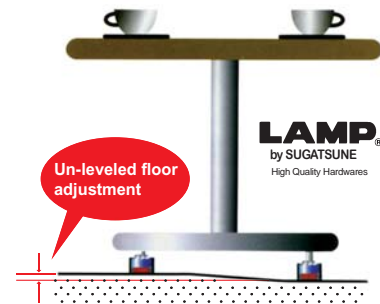

# Table & Sofa Legs

**FT-6407**  
100mm  
Sofa Leg (Adjustable)  
Brushed Satin Nickel

**MI-6010**  
80mm, 100mm, 150mm  
Aluminium (Adjustable), Sofa  
Leg

**FT-50**  
Steel  
ø50 x 100mm, 150mm, 200mm  
Adjustable Leg

**TL-004**  
700mm/1100mm  
Table Leg (Adjustable)  
CH, Brushed Satin Nickel, Black

**A-888 (Adjustable Leg)**  
Free space is entirely in  
your hands

**SAJ-30**  
Self-Adjusting  
Leveling Glide

**A125**  
100mm  
Sofa Leg (Adjustable)  
Brushed Satin Nickel

**FTS-60J**  
ø60mm x 700mm  
Brushed Satin Nickel

**FTS-60B**  
ø60mm x 700mm  
Brushed Satin Nickel