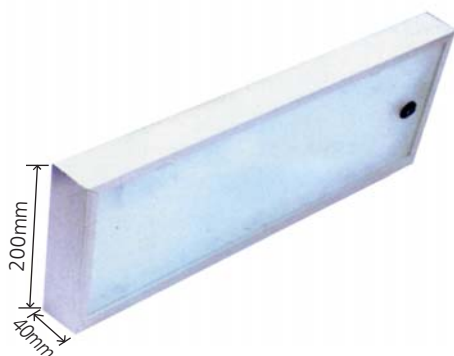

TL4008 Glass Shelf Lightings

Model	Total Wattage	Length(mm)
TL4008	8W	450
TL4008	13W	677