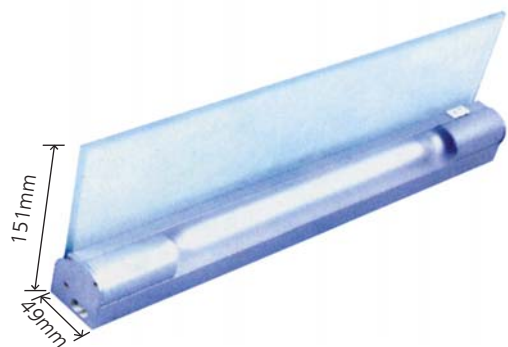

MK2.1
Flat Light With Acrylic Glass
320mm, 550mm

Indent Order

ARF 68-LED
3 Eye LED Spot Light

Indent Order

ARF-Q LED
4 Eye LED Spot Light

SIL
Cabinet Interior Light w/
sensor
560mm, 605mm, 735mm,
940mm, 1200mm

HERA UL-1 / Night Light
Stainless Steel Casing
Halogen Light

- with touch sensor
- with night light spot

HERA UL-1 / 20
Stainless Steel Casing
Halogen Light

- with touch sensor
- with night light spot

KB 12
20W Halogen Spot Light

Luzern
Over the top Cabinet Light

VEGA K-70
Tow Transformer

TL2050B Glass Shelf Lights

Model	Total Wattage	Length(mm)
TL2050B	8W	452
TL2050B	13W	681

TL2035A Kitchen Utensils Hanger with Lights

Model	Total Wattage	Length(mm)
TL2035A	8W	582
TL2035A	13W	731