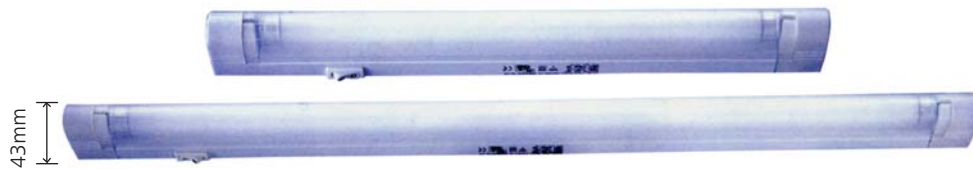

Furniture Lights

IP-44/20W
Halogen Spot Light

906
Electric Transformer

TL2001-1 Furniture Fluorescent Light

Model	Total Wattage	Length(mm)
TL2001-1	6W	269
TL2001-1	8W	345
TL2001-1	13W	574
TL2001-1	21W	905