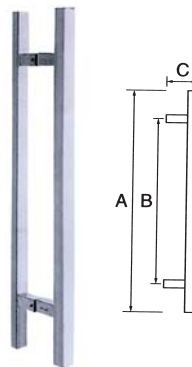

H-106
Stainless Steel
Antique Brass
Gold Plated

Z-710
Satin Nickel

DB-98
Stainless Steel
Pull / Push Handle
• Satin Finish

DH-8
Stainless Steel
Recess Door Handle
• Satin Finish

ST-1722
Stainless Steel
Door Pull
Satin Finish

009
Cup Ring Handle
Stainless Steel

Handles Architectural

Finishes: (BSN) Brushed Satin Nickel, (SC) Satin Chrome, (AB) Antique Brass, (MSN) Matt Satin Nickel, (MN) Matt Nickel

MI-015
Stainless steel
Pull Handle
Size: 150mm, 200mm, 250mm,
300mm, 350mm

BC 1021
Gold Plated / Antique Brass
Pull Handle

BC 1022
Antique Brass
Pull Handle

PH257
Stainless Steel Pull Handle
ø=38
A=600/800/1200/1500/1800
B=80
* other sizes available upon request

PH285
Stainless Steel Pull Handle
A=600
B=426
C=80