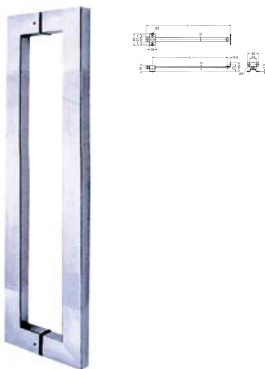

H-106
Stainless Steel
Antique Brass
Gold Plated

Z-710
Satin Nickel

DB-98
Stainless Steel
Pull / Push Handle
• Satin Finish

DH-8
Stainless Steel
Recess Door Handle
• Satin Finish

ST-1722
Stainless Steel
Door Pull
Satin Finish

009
Cup Ring Handle
Stainless Steel

Handles Architectural

Finishes: (BSN) Brushed Satin Nickel, (SC) Satin Chrome, (AB) Antique Brass, (MSN) Matt Satin Nickel, (MN) Matt Nickel

MI-015
Stainless steel
Pull Handle
Size: 150mm, 200mm, 250mm,
300mm, 350mm

BC 1021
Gold Plated / Antique Brass
Pull Handle

BC 1022
Antique Brass
Pull Handle

PH257
Stainless Steel Pull Handle
ø=38
A=600/800/1200/1500/1800
B=80
* other sizes available upon request

PH285
Stainless Steel Pull Handle
A=600
B=426
C=80