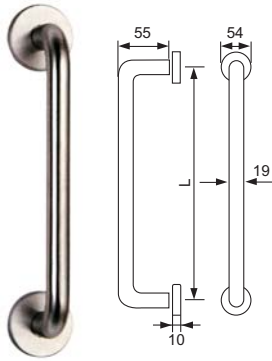

Sizes: (S) 64mm, (M) 96mm, (L) 128, (LX) 160mm (For other sizes please contact your sales consultant)

Finishes: (BSN) Brushed Satin Nickel, (SC) Satin Chrome, (AB) Antique Brass, (MSN) Matt Satin Nickel, (MN) Matt Nickel

H-106
Stainless Steel
Antique Brass
Gold Plated

Z-710
Satin Nickel

DB-98
Stainless Steel
Pull / Push Handle
• Satin Finish

DH-8
Stainless Steel
Recess Door Handle
• Satin Finish

ST-1722
Stainless Steel
Door Pull
Satin Finish

009
Cup Ring Handle
Stainless Steel

Handles Architectural

Finishes: (BSN) Brushed Satin Nickel, (SC) Satin Chrome, (AB) Antique Brass, (MSN) Matt Satin Nickel, (MN) Matt Nickel

MI-015
Stainless steel
Pull Handle
Size: 150mm, 200mm, 250mm,
300mm, 350mm

BC 1021
Gold Plated / Antique Brass
Pull Handle

BC 1022
Antique Brass
Pull Handle

PH257
Stainless Steel Pull Handle
ø=38
A=600/800/1200/1500/1800
B=80
* other sizes available upon request

PH285
Stainless Steel Pull Handle
A=600
B=426
C=80