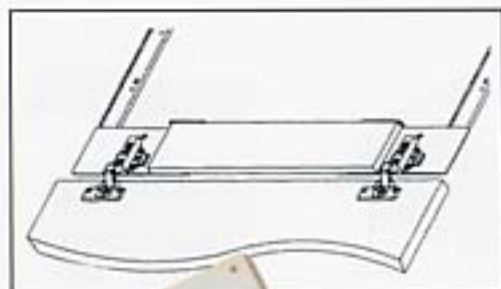

**TV-Lift C/W**  
Remote Control  
100 & 150kg Load Capacity

**"Schock" TV- Swivel**  
Load Capacity: 50 kg  
(single & full extension)

**FR-815**  
Full Extension TV Swivel  
Load Capacity: 80 kg  
(single & full extension)

**7" x 7" Black Swivel**

**Built-in Ironing Board**  
• used in kitchen

*Made in Germany*

**Concealed Runners**

- Extreme Smooth Running
- High Side-stability
- Drawer Vertical Adjustment
- Self-closing mechanism
- Load Capacity 250N
- Size: 250mm - 600mm
- Single Ext./Full Ext.

Drawer height adjustment of +3 with a wheel-nut

with damper

**3517**

Flipper Door Slide-P Type  
Lengths: 300 to 600mm  
(12" to 24")  
Finish: Black  
Loading Weight: 7 - 13kg  
Door Height: 1000mm

**MI-8103**