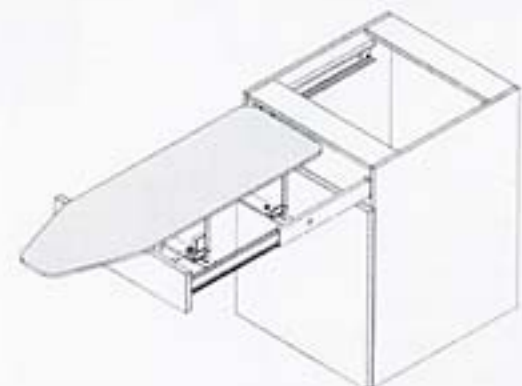

**TV-Lift C/W**  
Remote Control  
100 & 150kg Load Capacity

**"Schock" TV- Swivel**  
Load Capacity: 50 kg  
(single & full extension)

**FR-815**  
Full Extension TV Swivel  
Load Capacity: 80 kg  
(single & full extension)

**7" x 7" Black Swivel**

**Built-in Ironing Board**  
• used in kitchen

*Made in Germany*

**Concealed Runners**

- Extreme Smooth Running
- High Side-stability
- Drawer Vertical Adjustment
- Self-closing mechanism
- Load Capacity 250N
- Size: 250mm - 600mm
- Single Ext./Full Ext.

Drawer height adjustment of +3 with a wheel-nut

with damper

**3517**

Flipper Door Slide-P Type  
Lengths: 300 to 600mm  
(12" to 24")  
Finish: Black  
Loading Weight: 7 - 13kg  
Door Height: 1000mm

**MI-8103**

Drawer slide, Euro type, self-closing, bottom mounting.  
250mm - 600mm  
Ivory

**'Mobile' 4501**

Black galvanized  
Full Extension Ball Bearing Slide  
with Long soft closing damper  
Size: 10" - 30"  
*Stainless Steel available upon request*