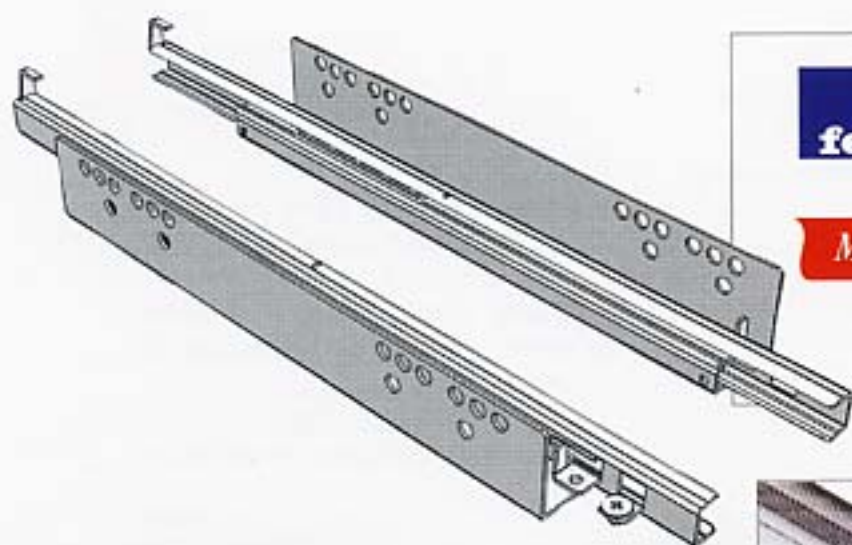

**TV-Lift C/W**  
Remote Control  
100 & 150kg Load Capacity

**"Schock" TV- Swivel**  
Load Capacity: 50 kg  
(single & full extension)

**FR-815**  
Full Extension TV Swivel  
Load Capacity: 80 kg  
(single & full extension)

**7" x 7" Black Swivel**

**Built-in Ironing Board**  
• used in kitchen

*Made in Germany*

**Concealed Runners**

- Extreme Smooth Running
- High Side-stability
- Drawer Vertical Adjustment
- Self-closing mechanism
- Load Capacity 250N
- Size: 250mm - 600mm
- Single Ext./Full Ext.

Drawer height adjustment of +3 with a wheel-nut

with damper

**3517**

Flipper Door Slide-P Type  
Lengths: 300 to 600mm  
(12" to 24")  
Finish: Black  
Loading Weight: 7 - 13kg  
Door Height: 1000mm

**MI-8103**

Drawer slide, Euro type, self-closing, bottom mounting.  
250mm - 600mm  
Ivory

**'Mobile' 4501**

Black galvanized  
Full Extension Ball Bearing Slide  
with Long soft closing damper  
Size: 10" - 30"  
*Stainless Steel available upon request*