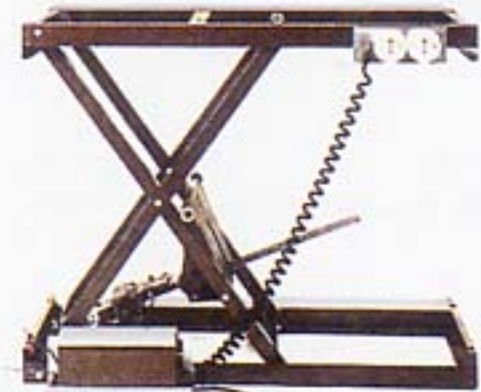

**"Schock" Pocket Door Slide  
C/W Rack & Pinion System**  
Size: 350mm - 600mm

**MI-6060**  
Extension Table Slide  
White Epoxy Coated  
• used in kitchen

**ZY-388**  
8", 12", 14", 16", 18", 24", 30"  
Table Swivel

**TV-Lift C/W**  
Remote Control  
100 & 150kg Load Capacity

**"Schock" TV- Swivel**  
Load Capacity: 50 kg  
(single & full extension)

**FR-815**  
Full Extension TV Swivel  
Load Capacity: 80 kg  
(single & full extension)

**7" x 7" Black Swivel**

**Built-in Ironing Board**  
• used in kitchen

*Made in Germany*

**Concealed Runners**

- Extreme Smooth Running
- High Side-stability
- Drawer Vertical Adjustment
- Self-closing mechanism
- Load Capacity 250N
- Size: 250mm - 600mm
- Single Ext./Full Ext.

Drawer slide, Euro type, self-closing, bottom mounting.  
250mm - 600mm  
Ivory

**'Mobile' 4501**

Black galvanized  
Full Extension Ball Bearing Slide  
with Long soft closing damper  
Size: 10" - 30"  
*Stainless Steel available upon request*