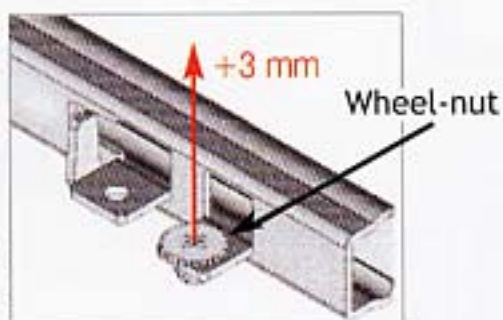

**TV-Lift C/W**  
Remote Control  
100 & 150kg Load Capacity

**"Schock" TV- Swivel**  
Load Capacity: 50 kg  
(single & full extension)

**FR-815**  
Full Extension TV Swivel  
Load Capacity: 80 kg  
(single & full extension)

**7" x 7" Black Swivel**

**Built-in Ironing Board**  
• used in kitchen

*Made in Germany*

**Concealed Runners**

- Extreme Smooth Running
- High Side-stability
- Drawer Vertical Adjustment
- Self-closing mechanism
- Load Capacity 250N
- Size: 250mm - 600mm
- Single Ext./Full Ext.

Drawer height adjustment of +3 with a wheel-nut

with damper

**3517**

Flipper Door Slide-P Type  
Lengths: 300 to 600mm  
(12" to 24")  
Finish: Black  
Loading Weight: 7 - 13kg  
Door Height: 1000mm

**MI-8103**

Drawer slide, Euro type, self-closing, bottom mounting.  
250mm - 600mm  
Ivory

**'Mobile' 4501**

Black galvanized  
Full Extension Ball Bearing Slide  
with Long soft closing damper  
Size: 10" - 30"  
*Stainless Steel available upon request*