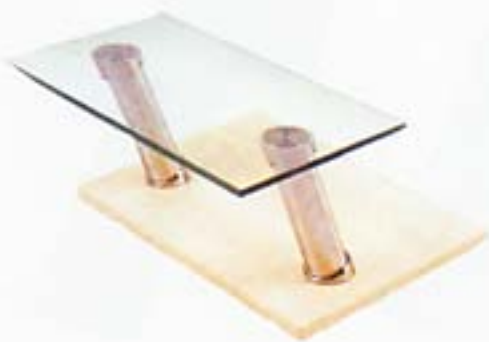

GC-011
6 - 12mm
Glass Clamp
ZN-alloy, Plastic
Nickel Plated

GC-015
10mm
Glass Clamp
Aluminium, Silver

GC-016
10mm
Glass Clamp
Aluminium, Silver

ST-105H **ST-105P**
Glass Holder
(with/without pin)
NP/GP

Mohair Strip

GSC-001
Glass Capula

MK-544-F
Stainless Steel Console (slant)

AM-3100
12mm
Glass Clamp

Glass Holder
10mm

glass clamps
& fittings

SOLUTIONS FOR YOUR NEEDS

DL-001
70cm
Stainless Steel
Glass Connect Bracket

DL-003
70cm
70° 2-Way
Stainless Steel
Glass Connect Bracket

DL-005
70cm
180° 2-Way
Stainless Steel
Glass Connect Bracket

DL-007
70cm
3-Way
Stainless Steel
Glass Connect Bracket

DL-009
70cm
4-Way
Stainless Steel
Glass Connect Bracket

DL-G006
Stainless Steel
Glass Sliding Door Lock
(single/Double)