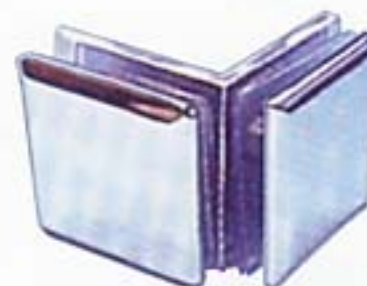

ST-8905
Holder
L/M/S
Brushed Satin Nickel

AM-3008
For 5 & 8mm Glass
Glass Holder
Chrome, Gold Plated

ST-G6012
L/S
Glass Holder
Brass Satin Nickel

AM-1205
12mm
Glass Clamp

AM-1201
12mm
L-Shape Glass Clamp
Chrome