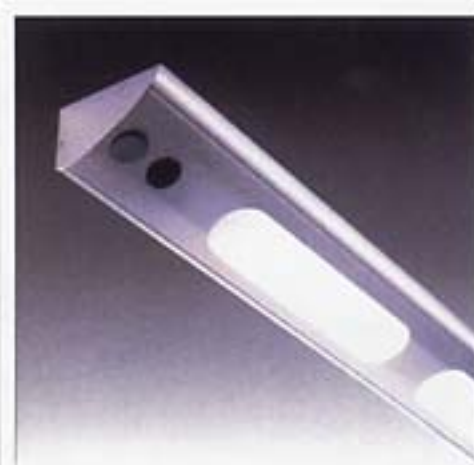

furniture lights

SOLUTIONS FOR YOUR NEEDS

FUTURA

MK2.1
Flat Light With Acrylic Glass
320mm, 550mm

LED
Flat Light

FUTURA
Custom Made Lighting

SIL
Cabinet Interior Light w/Sensor

HERA UL-1 / Night Light
Stainless Steel Casing
Halogen Light
• with touch sensor
• with night light spot

HERA UL-1 / 20
Stainless Steel Casing
Halogen Light
• with touch sensor
• with night light spot

ARF-LED
Cool & Directional
recessed spotlight

(Recessed)

T2-7W Lamp

LED-EYE
Ø26mm
Recessed Led Spotlight

20w Halogen Light

ARF-Q78
Square Recessed Spot Light

VEGA K-70

906
Electric Transformer

TL2050B Glass Shelf Lights

Model	Total Wattage	Length(mm)
TL2050B	8W	452
TL2050B	13W	681

TL2035A Kitchen Utensils Hanger with Lights

Model	Total Wattage	Length(mm)
TL2035A	8W	582
TL2035A	13W	731