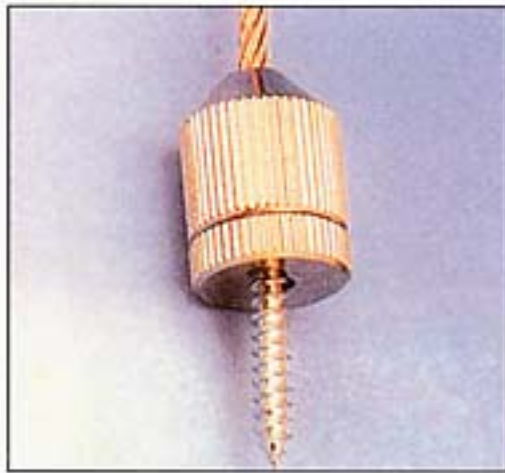

4000-24
Hanger Support

4000-17
Floor Fixed Base

4000-21
Floor Fixed Base

W810
Base Support

4000-16
Outside Glass Support Base

4000-19
Turn Buckle

4000-11 Wire
4000-11-200-3 (Ø2.00mm, 3m LG)
4000-11-200-5 (Ø2.00mm, 5m LG)
4000-11-250-3 (Ø2.50mm, 3m LG)
4000-11-250-5 (Ø2.50mm, 5m LG)

4000-12
Ceiling Base Mount

4000-14
Floor Fixed Base

4000-22
Outside Glass Support Base

4000-23
Outside Glass Support Base

4000-15
Bored Hole Base for Glass

4000-20
Wire Fixed Base

4000-13
Center Glass Support Base

4000-Series Wire Display/ Cable System