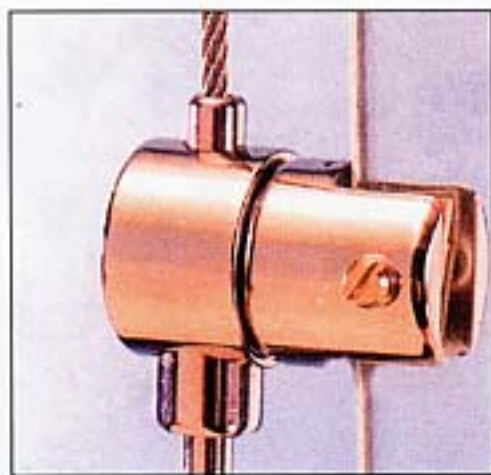

4000-24
Hanger Support

4000-17
Floor Fixed Base

4000-21
Floor Fixed Base

W810
Base Support

4000-16
Outside Glass Support Base

4000-19
Turn Buckle

4000-11 Wire
4000-11-200-3 (Ø2.00mm, 3m LG)
4000-11-200-5 (Ø2.00mm, 5m LG)
4000-11-250-3 (Ø2.50mm, 3m LG)
4000-11-250-5 (Ø2.50mm, 5m LG)

4000-12
Ceiling Base Mount

4000-14
Floor Fixed Base

4000-22
Outside Glass Support Base

4000-23
Outside Glass Support Base

4000-15
Bored Hole Base for Glass

4000-20
Wire Fixed Base

4000-13
Center Glass Support Base

4000-Series Wire Display/ Cable System