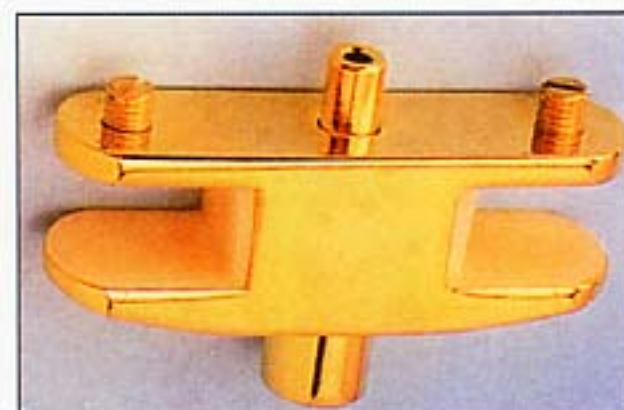

4000-24
Hanger Support

4000-17
Floor Fixed Base

4000-21
Floor Fixed Base

W810
Base Support

4000-16
Outside Glass Support Base

4000-19
Turn Buckle

4000-11 Wire
4000-11-200-3 (Ø2.00mm, 3m LG)
4000-11-200-5 (Ø2.00mm, 5m LG)
4000-11-250-3 (Ø2.50mm, 3m LG)
4000-11-250-5 (Ø2.50mm, 5m LG)

4000-12
Ceiling Base Mount

4000-14
Floor Fixed Base

4000-22
Outside Glass Support Base

4000-23
Outside Glass Support Base

4000-15
Bored Hole Base for Glass

4000-20
Wire Fixed Base

4000-13
Center Glass Support Base

4000-Series Wire Display/ Cable System