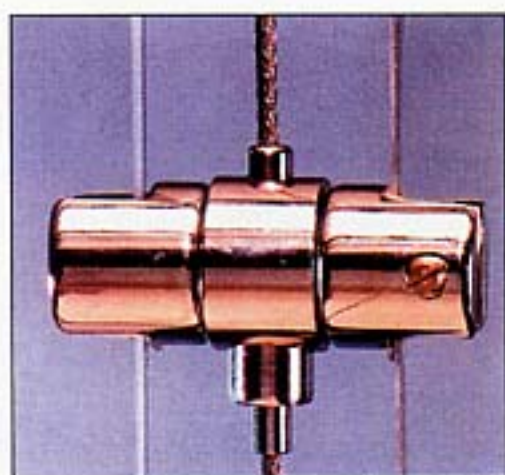

4000-24
Hanger Support

4000-17
Floor Fixed Base

4000-21
Floor Fixed Base

W810
Base Support

4000-16
Outside Glass Support Base

4000-19
Turn Buckle

4000-11 Wire
4000-11-200-3 (Ø2.00mm, 3m LG)
4000-11-200-5 (Ø2.00mm, 5m LG)
4000-11-250-3 (Ø2.50mm, 3m LG)
4000-11-250-5 (Ø2.50mm, 5m LG)

4000-12
Ceiling Base Mount

4000-14
Floor Fixed Base

4000-22
Outside Glass Support Base

4000-23
Outside Glass Support Base

4000-15
Bored Hole Base for Glass

4000-20
Wire Fixed Base

4000-13
Center Glass Support Base

4000-Series Wire Display/ Cable System