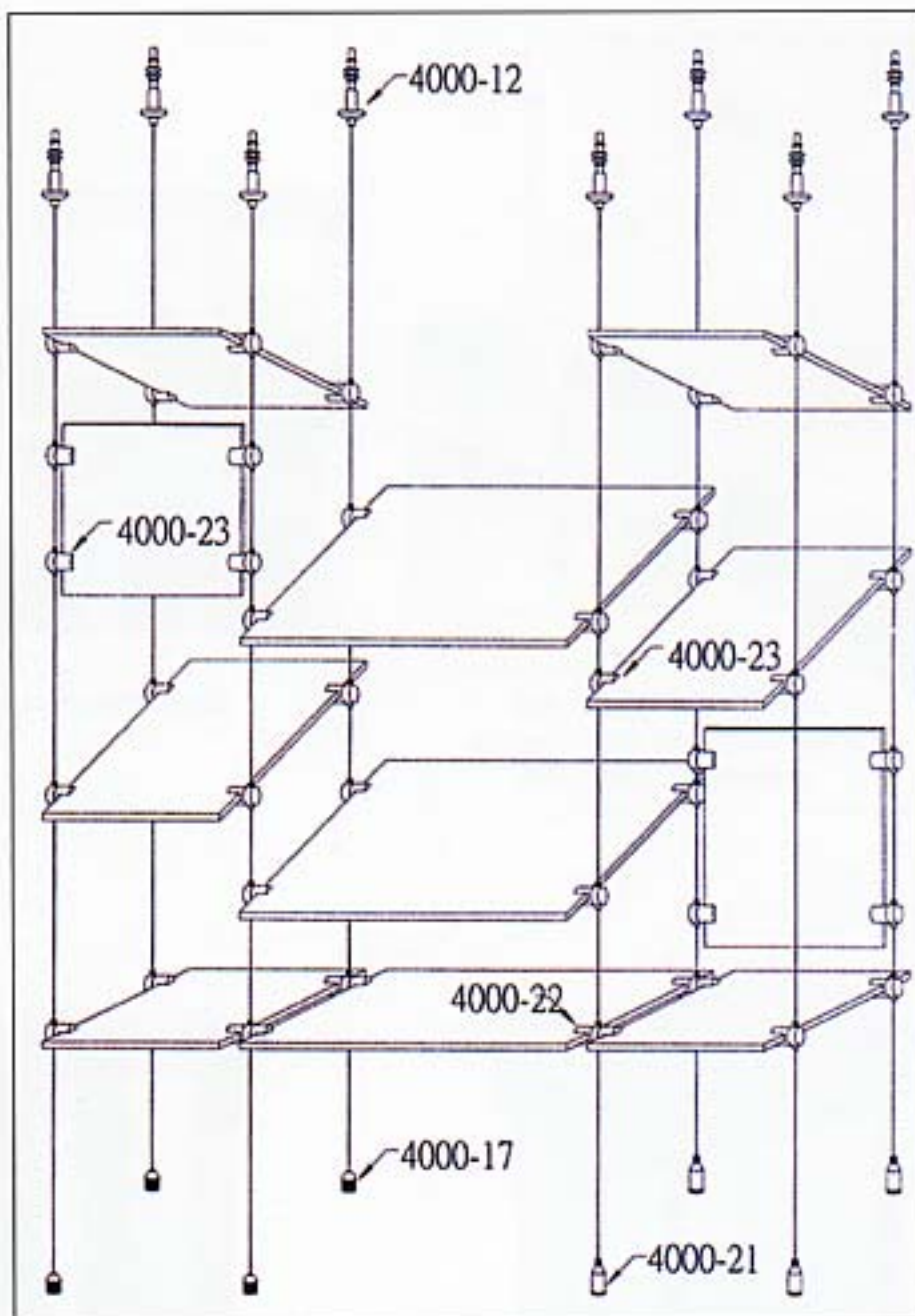

4000-24
Hanger Support

4000-17
Floor Fixed Base

4000-21
Floor Fixed Base

W810
Base Support

4000-16
Outside Glass Support Base

4000-19
Turn Buckle

4000-11 Wire
4000-11-200-3 (Ø2.00mm, 3m LG)
4000-11-200-5 (Ø2.00mm, 5m LG)
4000-11-250-3 (Ø2.50mm, 3m LG)
4000-11-250-5 (Ø2.50mm, 5m LG)

4000-12
Ceiling Base Mount

4000-14
Floor Fixed Base

4000-22
Outside Glass Support Base

4000-23
Outside Glass Support Base

4000-15
Bored Hole Base for Glass

4000-20
Wire Fixed Base

4000-13
Center Glass Support Base

4000-Series Wire Display/ Cable System