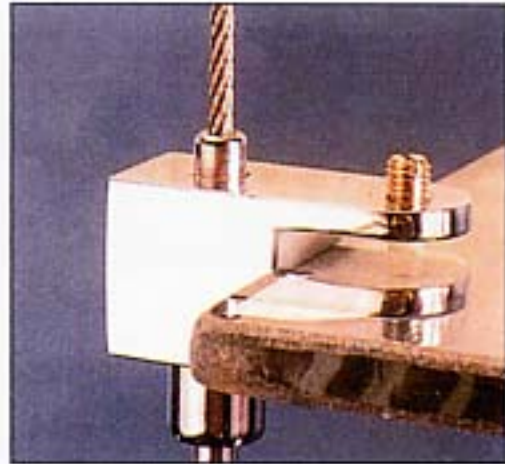

4000-24
Hanger Support

4000-17
Floor Fixed Base

4000-21
Floor Fixed Base

W810
Base Support

4000-16
Outside Glass Support Base

4000-19
Turn Buckle

4000-11 Wire
4000-11-200-3 (Ø2.00mm, 3m LG)
4000-11-200-5 (Ø2.00mm, 5m LG)
4000-11-250-3 (Ø2.50mm, 3m LG)
4000-11-250-5 (Ø2.50mm, 5m LG)

4000-12
Ceiling Base Mount

4000-14
Floor Fixed Base

4000-22
Outside Glass Support Base

4000-23
Outside Glass Support Base

4000-15
Bored Hole Base for Glass

4000-20
Wire Fixed Base

4000-13
Center Glass Support Base

4000-Series Wire Display/ Cable System