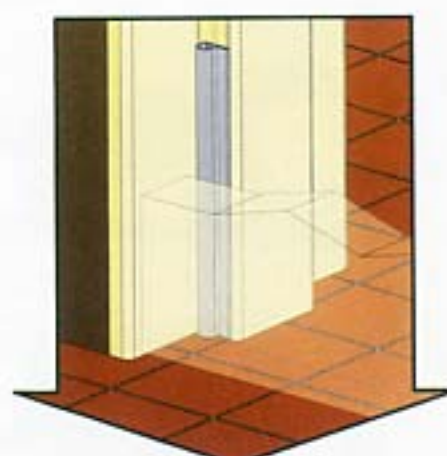

**MI-550**  
Magnetic Door Holder (3")  
BSN, AB, AC, GP

**5025**  
Door Stopper  
BSN, AB, AC

**AN-5045**  
Door Magnetic Stopper

**SODH Step on**  
Door Holder

**LDL-301**  
Stainless Steel  
Door Stopper  
Size: 140mm

**S-S013**  
Stainless Steel  
Stopper  
Size: 76mm

**AN-5052**  
Door Stopper

**Mercury CM60**  
Automatic Door Seal

- Suits single & double hinged doors - inward opening
- Seals against rain, heat, cold, dust, draughts, insects and rodents
- Automatically lifts/drops when door is opened/closed
- 15mm wide in Bronze Anodised, clear Anodised and Gold Anodised

**Mercury CM24**  
Brush Strip Door Seal

- Suits single & double hinged doors - inward opening
- Also suitable for sliding doors & security screens
- Seals against heat, cold, dust, draughts and insects
- Self adhesive backing
- 15mm wide in Bronze Anodised, clear Anodised and Gold Anodised

**Mercury CM48**  
Rubber Window/Door Seal

- Suits most windows and doors
- Seal gaps 3mm to 5mm
- Seals against rain, heat, cold, dust, draughts, noise, insects and rodents
- Self adhesive backing
- 5m long (2x2,5m) in Brown